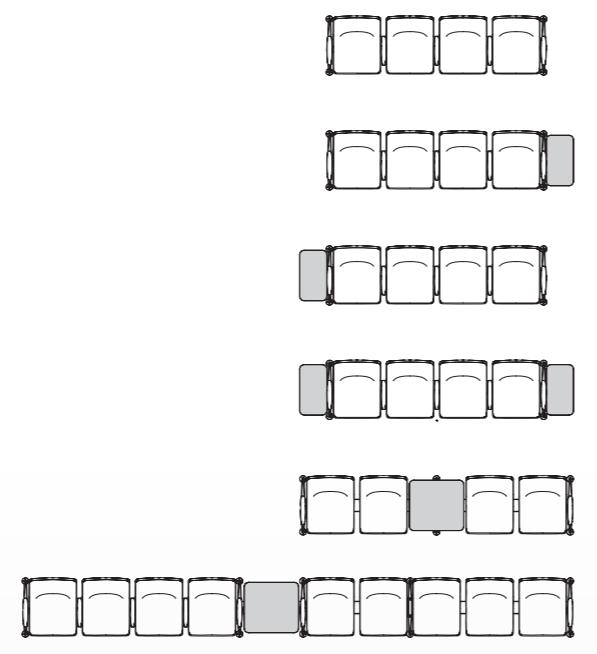

I-shape
Combination

I-shape layout performs well in any setting and can be adapted to different environments as it allows flexible extension or reduction.

BOSS'S CABIN
Premium Office Furniture

An Inviting Surface

Anti-bacterial panels can be placed at both ends or in the middle to store carry-ons.

T/L-shape Combination

T/L-shape combination brings more spatial possibilities as corners can be innovatively utilized and spaces can be functionally delineated, bringing an experience that is anything but ordinary.

Y-shape
Combination

Y-shape combination unlocks the power of human connection and promotes team cooperation.

BOSS'S CABIN
Premium Office Furniture

Power Within Reach

Have you ever experienced low-battery anxiety? If yes, then Flying is just what you need. Both armrests and panels are equipped with power modules so you can get your device charged easily.