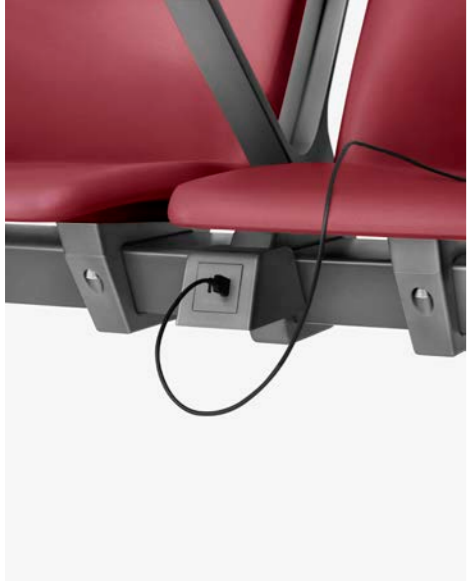

Anti-bacterial panels can be placed at both ends or in the middle to store carry-ons.

T/L-shape Combination

T/L-shape combination brings more spatial possibilities as corners can be innovatively utilized and spaces can be functionally delineated, bringing an experience that is anything but ordinary.

Y-shape
Combination

Y-shape combination unlocks the power of human connection and promotes team cooperation.

BOSS'S CABIN
Premium Office Furniture

Power Within Reach

Have you ever experienced low-battery anxiety? If yes, then Flying is just what you need. Both armrests and panels are equipped with power modules so you can get your device charged easily.