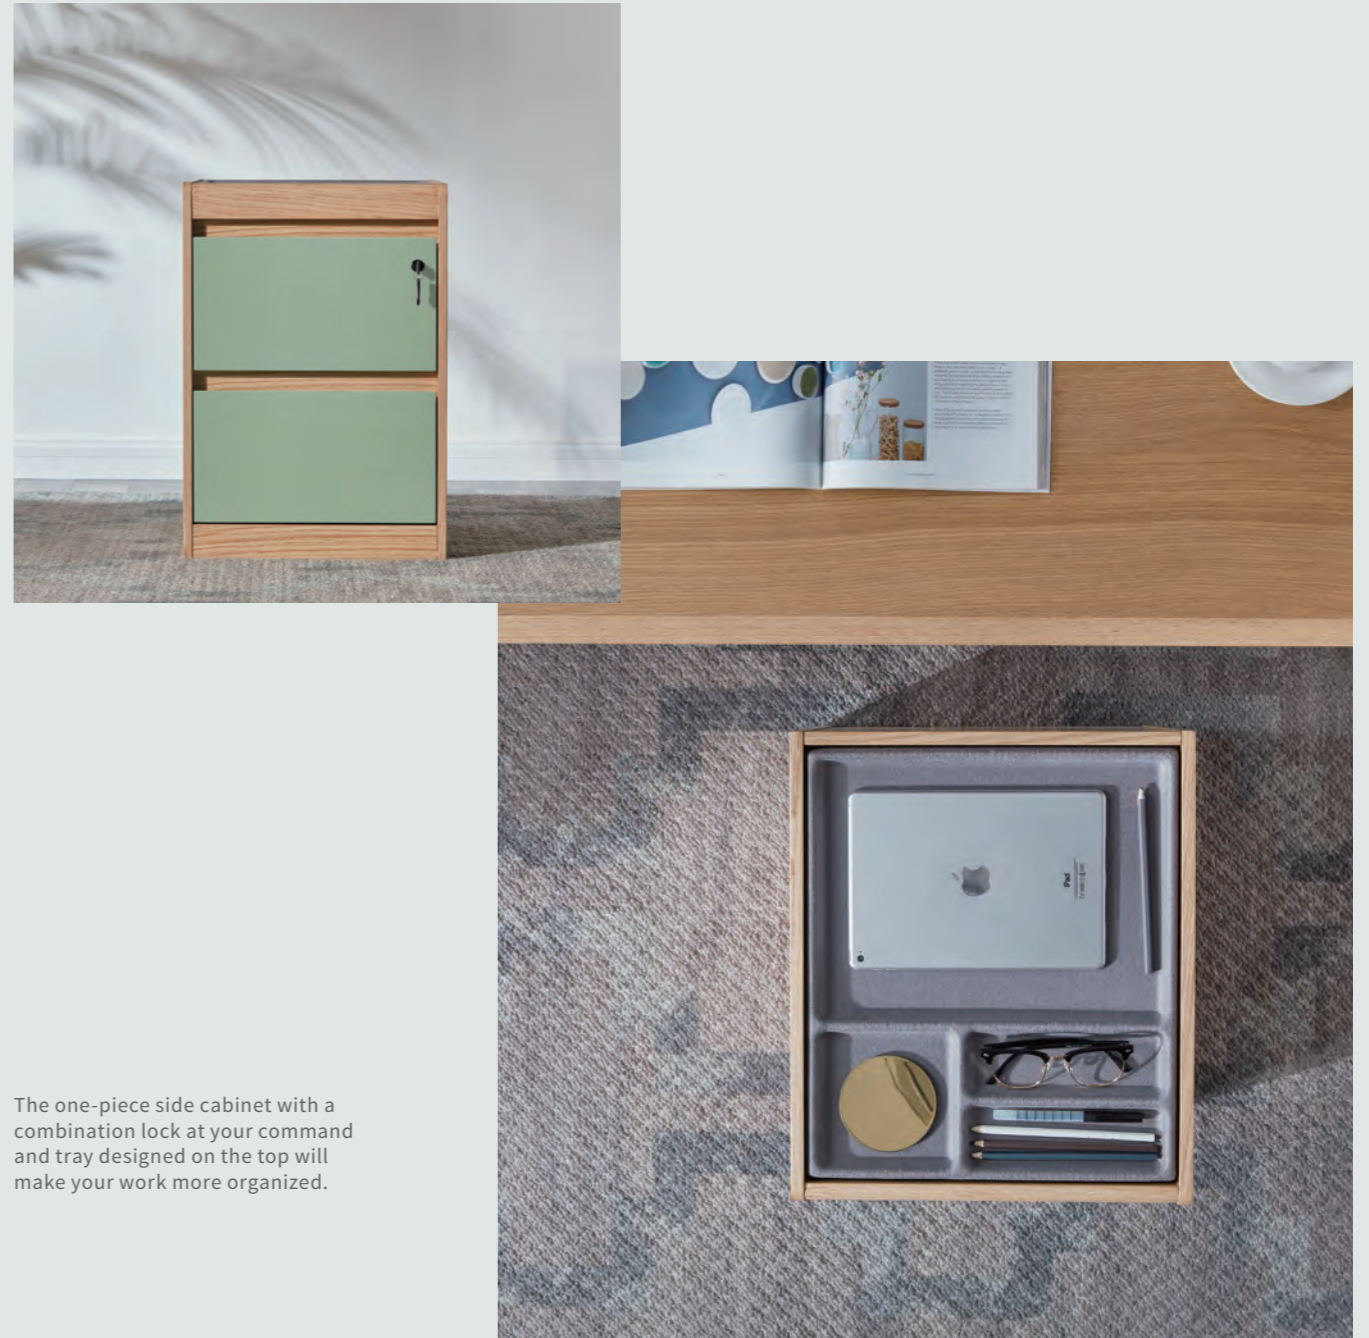

It never tries to attract attention by carrying out bold posture. Legs with smooth lines and concealed cable management devices, make it understated yet powerful.

The one-piece side cabinet with a combination lock at your command and tray designed on the top will make your work more organized.