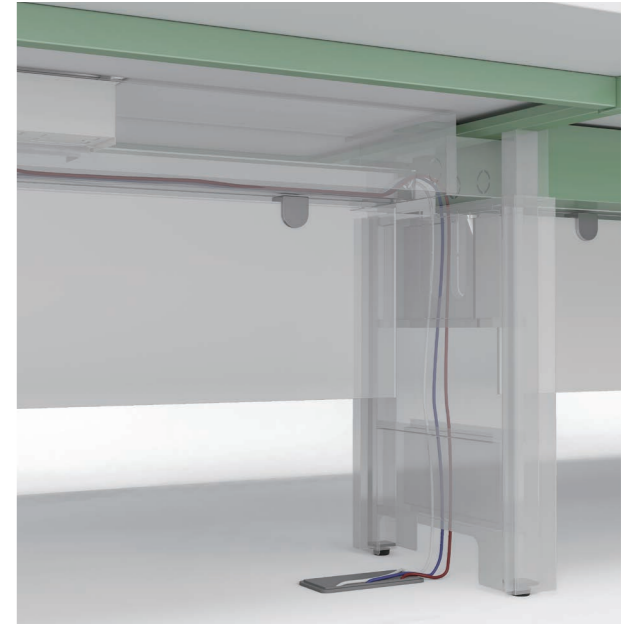

Mixing enthusiasm with happiness here, working has never being this smooth.

Make Storage More Organized

The cabinet includes three drawers for organized storage for office tools, documents, and private belongings.

The cabinet-stand table has larger storage space and a more integrated look.

Aluminum Frame Screen

The desktop is one-piece made for people to share. Acoustic fabric decreases ambient noise, glass-splice screens prevent droplet and keep a good sight, magnetic screen for easy display of notes, and screens with hang slots create vertical storage and make better use of the tabletop.

POWER-USING

Flip wiring opening is design for convenient and neat power-using experience.

The free-standing wiring box and the underdesk wiring trunk centralize and conceal wires and cables to maintain a neat and clear look. Strong and weak electricity are separated to ensure safety.