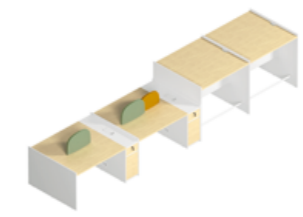

Standard workstation (H750mm) for four + high desk negotiation area