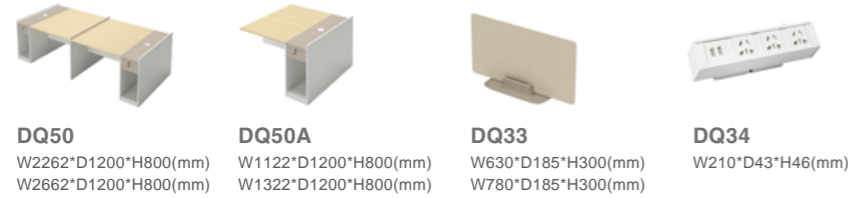

DQ50 W2262*D1200*H800(mm)
W2662*D1200*H800(mm)
DQ50A W1122*D1200*H800(mm)
W1322*D1200*H800(mm)
DQ33 W630*D185*H300(mm)
W780*D185*H300(mm)
DQ34 W210*D43*H46(mm)

Product material