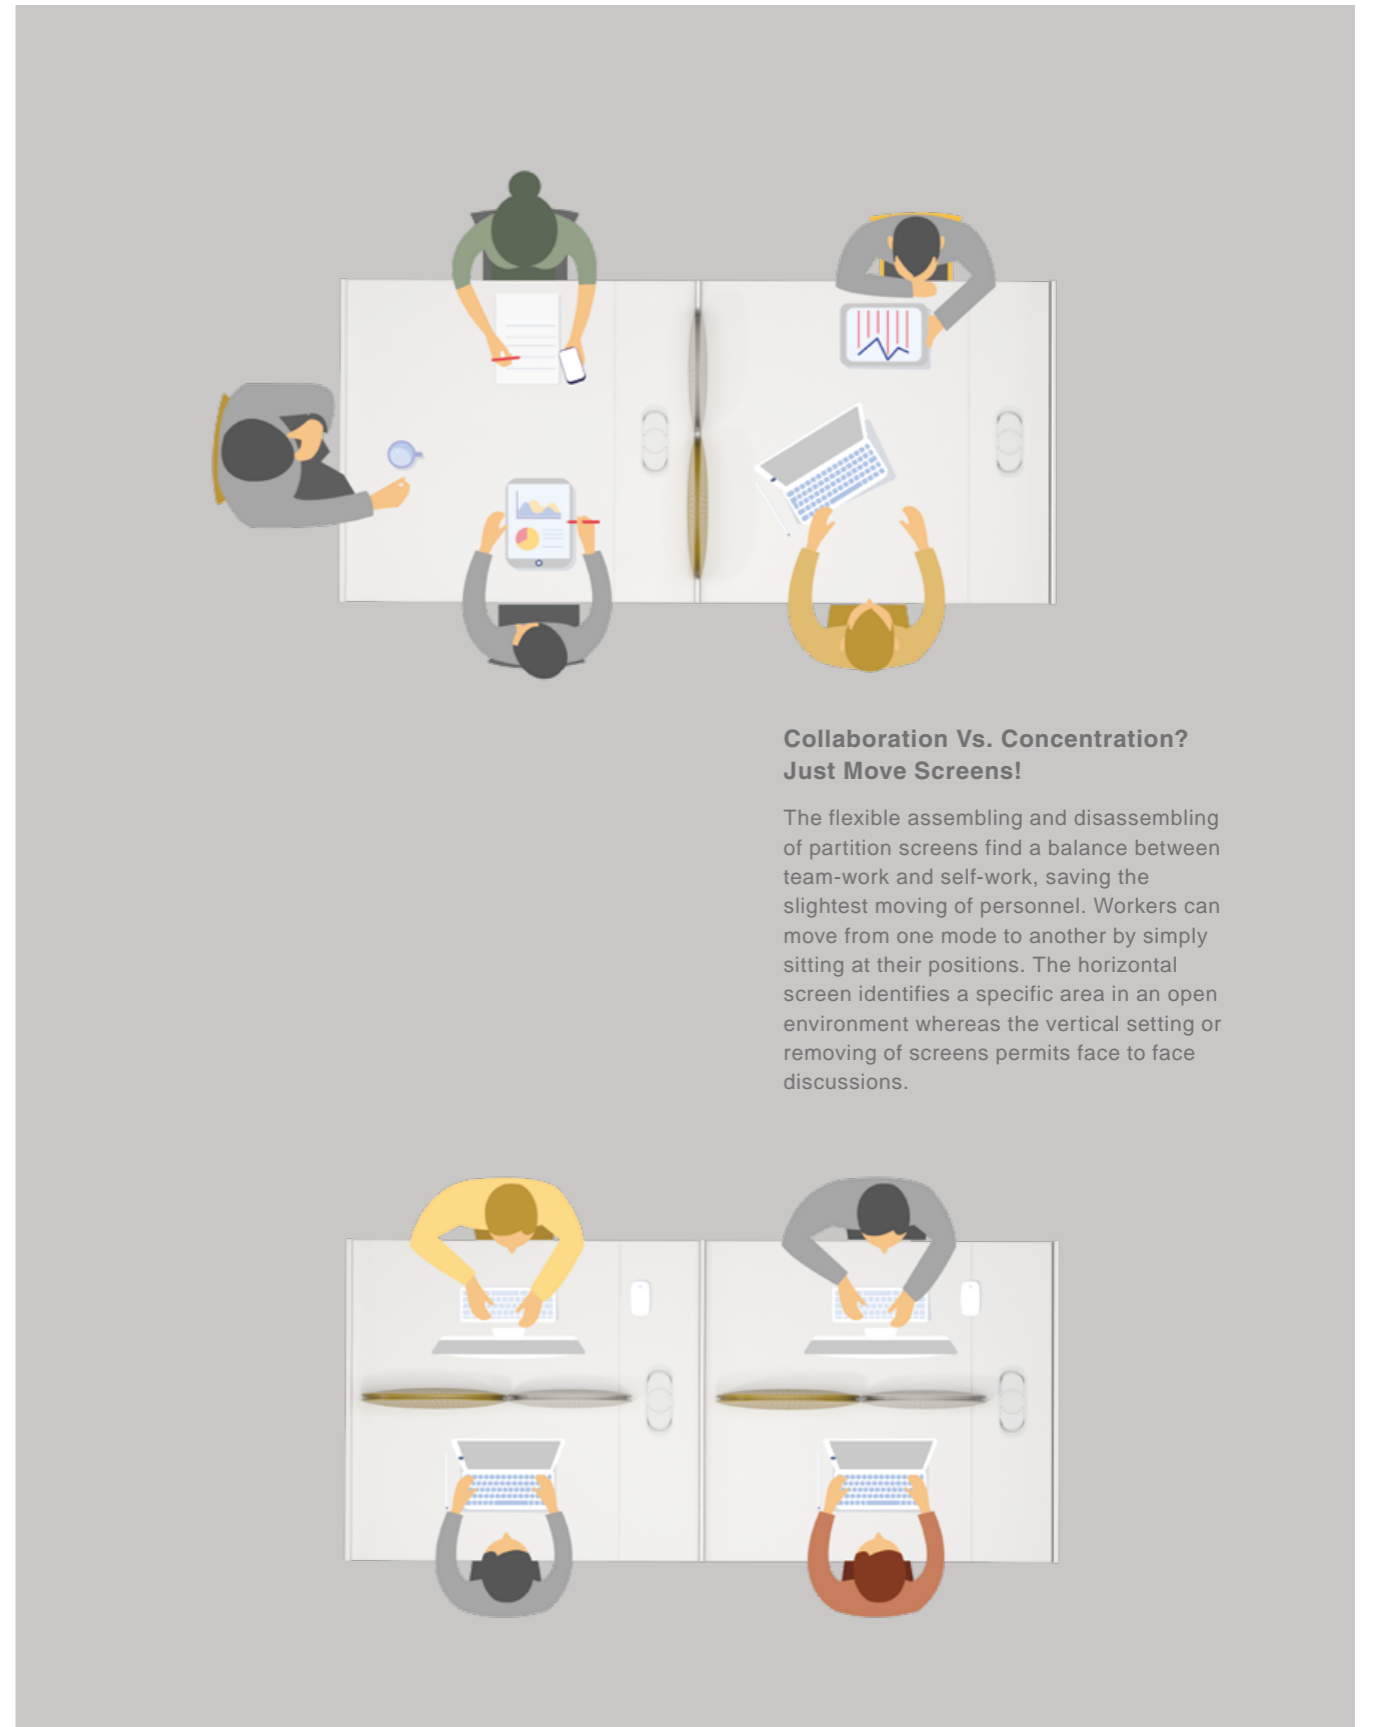

Collaboration Vs. Concentration? Just Move Screens!

The flexible assembling and disassembling of partition screens find a balance between team-work and self-work, saving the slightest moving of personnel. Workers can move from one mode to another by simply sitting at their positions. The horizontal screen identifies a specific area in an open environment whereas the vertical setting or removing of screens permits face to face discussions.

Versatile screens meet various space matching requirements of modern offices.