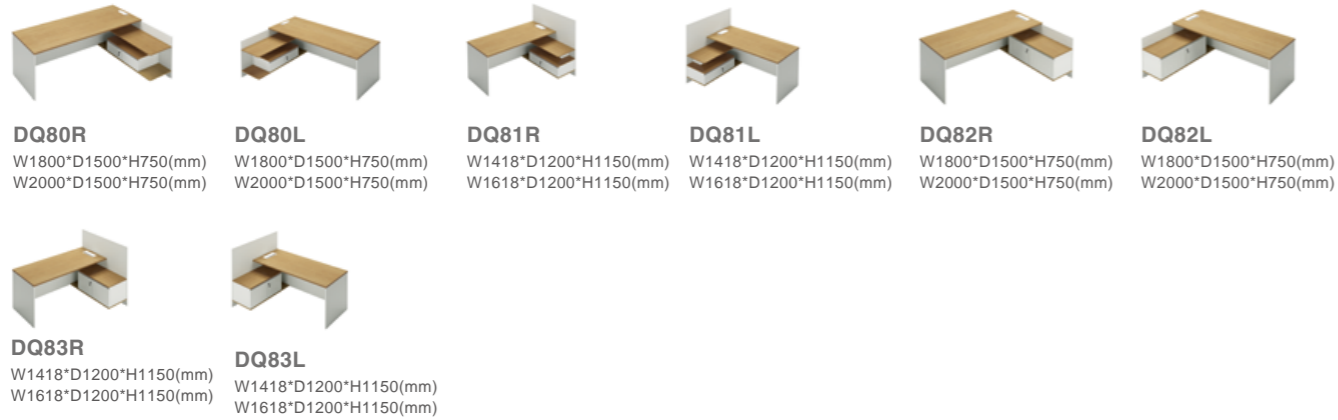

Standard workstation (H750mm) for four people

Standard workstation (H750mm) for four + high desk negotiation area

Indepive workstation

Independent executive workstation + standard staff workstation

Executive desk