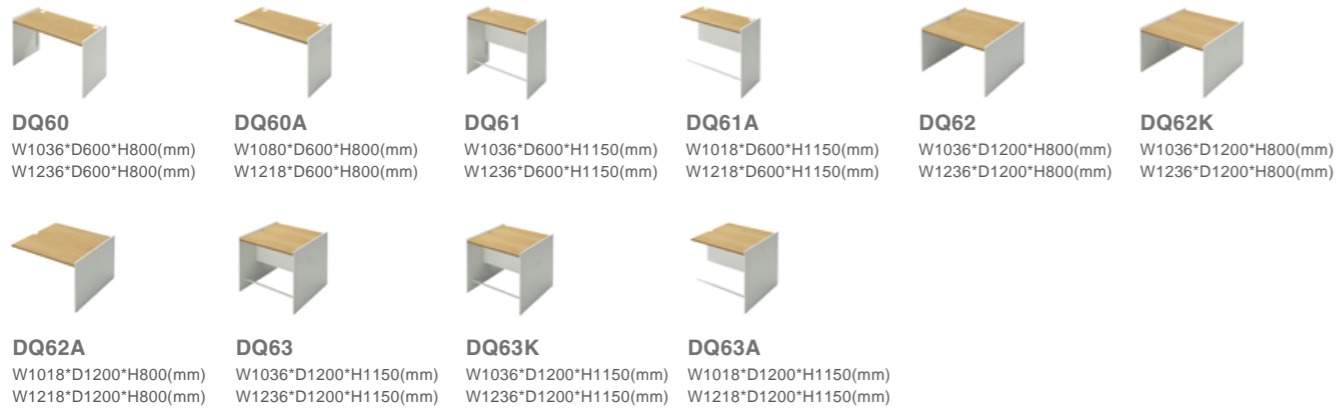

Staff desk without cabinet