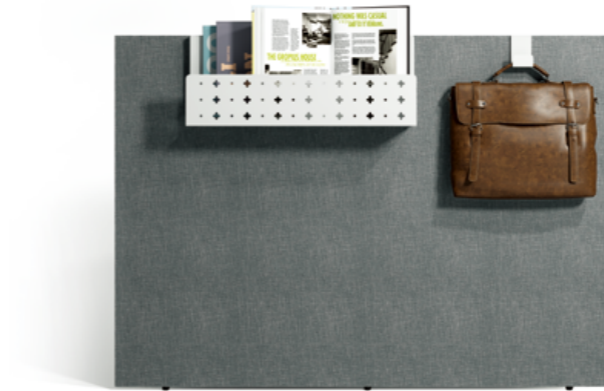

Heightened Side Panel, More Vertical Storage

When more storage space is required, why not choose a heightened side panel? Two multiuse peg boards with included hanging trays can be mounted on the top of the panel for offices tools, books, and documents. They are more visible and touchable in vertical storage, and more space on the desktop can be saved for further use.

Storage accessories can be hung on the side panel top for sorting and storing office objects, saving desktop spaces for further use.

Mountable Boxes for Refreshing Potted Plants

Green plants in office can increase working efficiency by 15% according to a survey comparing dull and colorful spaces. Fresh and colorful plants add vitality and liveliness to office environment, which facilitates in relieving the work pressure and eye strain of employees, and reboots the body system with higher working efficiency.