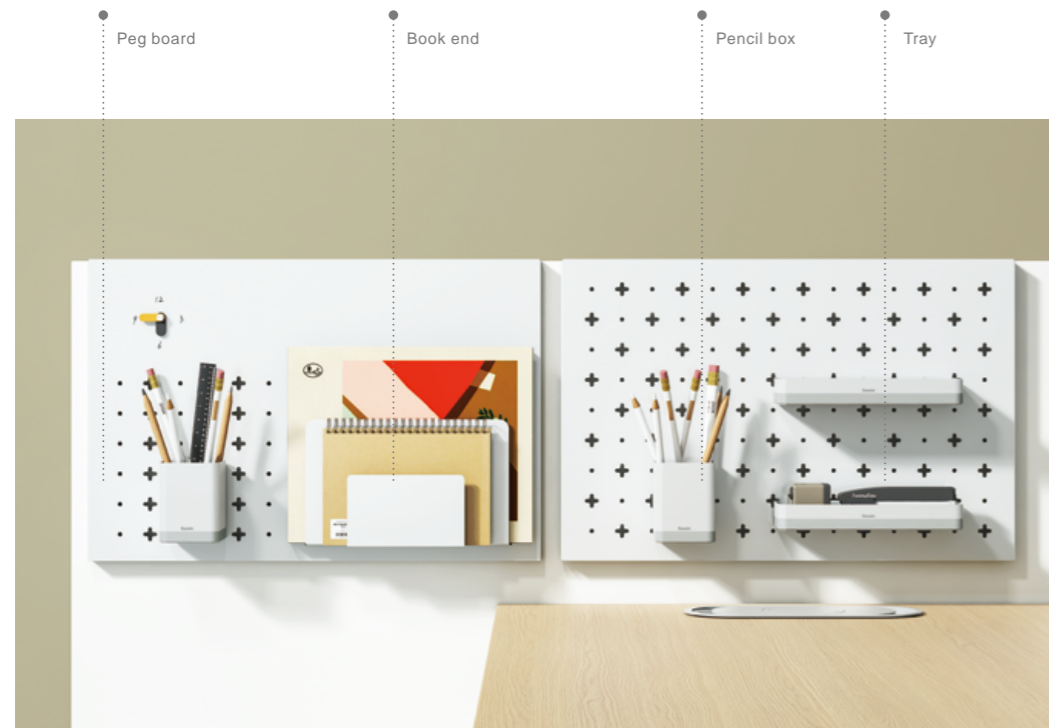

CHAPTER

One.

**Independent Office Space,
Immerse in Work**

Dual-Purpose Storage—Sufficient and Convenient

Upgrade underdesk storage with the open shelf cabinet of Natural Joy! The upper shelves are perfect to place books, documents, and tools of frequent use. The bottom lockable drawer ensures sufficient privacy and the shelf alongside has a two-shelf height for large-size objects. The bottom shelf elevation frees the cabinet from moist and dirt. Clear, convenient, and neat.

Heightened Side Panel, More Vertical Storage

When more storage space is required, why not choose a heightened side panel? Two multiuse peg boards with included hanging trays can be mounted on the top of the panel for offices tools, books, and documents. They are more visible and touchable in vertical storage, and more space on the desktop can be saved for further use.

Storage accessories can be hung on the side panel top for sorting and storing office objects, saving desktop spaces for further use.

Mountable Boxes for Refreshing Potted Plants

Green plants in office can increase working efficiency by 15% according to a survey comparing dull and colorful spaces. Fresh and colorful plants add vitality and liveliness to office environment, which facilitates in relieving the work pressure and eye strain of employees, and reboots the body system with higher working efficiency.

Heightened Cabinet, Enlarge the Storage Capacity

When the desktop is fully used, what else can be done for more storage place? The heightened cabinet is designed with one more drawer and its top for placing some decorations or plants. All wires are concealed inside the desktop, maintaining the overall neatness.