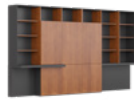

Cabinet

ED98
W3830*D560*H2130(mm)