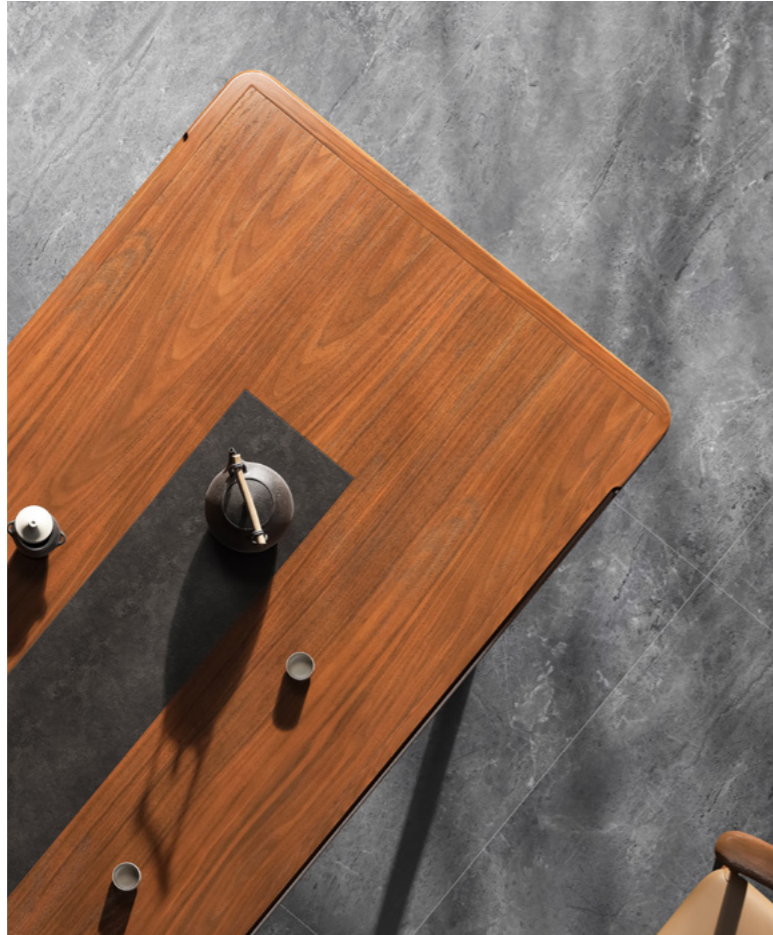

Cultural charm unfolds in the fusion of warm wood grain and natural Wujinshi tea trays.