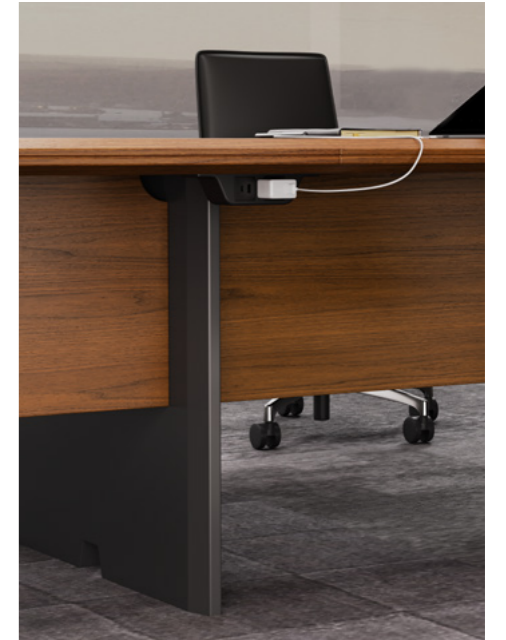

Easy Power Access, Efficient Video Conferencing

Empower remote video and long meetings with Aulenti Series conference tables featuring versatile sockets. Optional under-table sockets provide accessible and stable power.