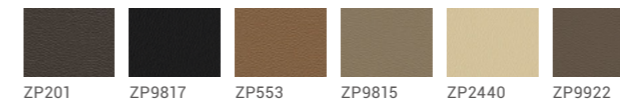

Material

Half Leather

ZP201 ZP9817 ZP553 ZP9815 ZP2440 ZP9922

Nappa

BOSS'S CABIN
Premium Office Furniture

Given that products may be updated constantly, no further notice will be given in regard of changes in specification, and the real product shall be considered as final.