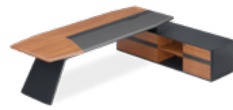

Specifications

Executive Desk

ED88L/R
W3200*D2250*H760(mm)
W2800*D2250*H760(mm)