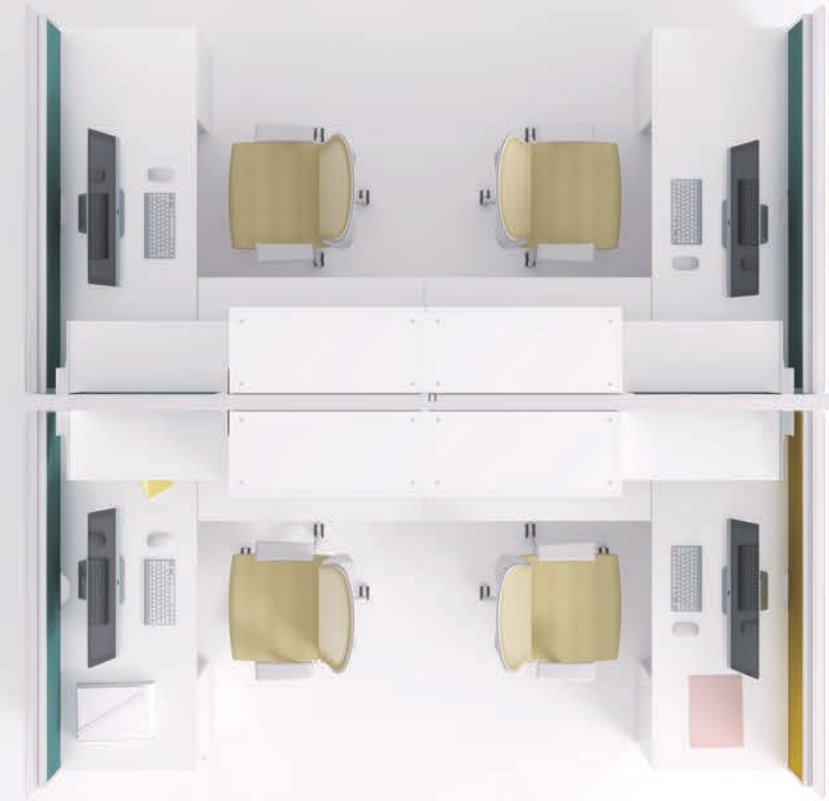

CONCENTRATION WORKSTATION FOR FOCUSED WORK