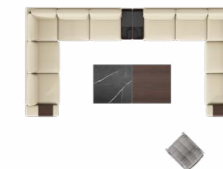

Come and join the campfire conversations

The modular design of the STAR series allows for flexible arrangements, making it suitable for different spaces and occasions. Invite friends to gather around and enjoy the tranquility of the starry night.