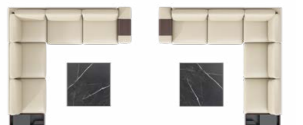

Simple and Elegant Enjoyment

The S2 sofa offers different material options for your space. It mixes leather and fabric for a classic black and white look, while pure fabric brings a clean style for relaxation.