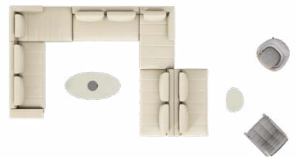

CHEERS TO GOOD TIMES

Appreciate the beauty of nature, sip wine with grace to soothe emotions, and find inner calm and solace.

Enjoy Your Afternoon

The S2 sofa has a 1580mm comfy chaise lounge, so you can take a short nap and stay refreshed.