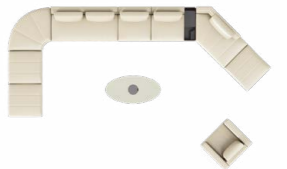

Coming together for new exploring

This is where visionary thinkers' strategic discussions and forward-thinking occur.