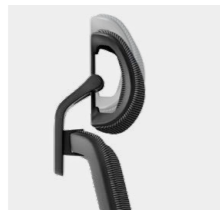

Function

① Ergonomic Dual-Back Design

② 40° Pivot Headrest

③ Adjustable Headrest (Up/Down 50mm)

④ 260mm Retractable Footrest

Specification

COS81SW
W675•D650•H1135(mm)

COS83SW
W675•D650•H1135(mm)

COS61SW
W675•D640•H970(mm)

COS71GW
W675•D640•H1030(mm)

Material

Backrest/Headrest
CW-HI18 CW-HI10

Seat
SM-LI10

WWW.BOSSESCABIN.COM

Given that products may be updated constantly, no further notice will be given in regard of changes in specification, and the real product shall be considered as final.