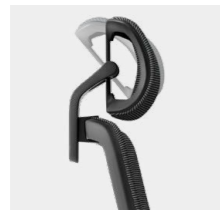

Function

① Ergonomic Dual-Back Design

② 40° Pivot Headrest

③ Adjustable Headrest (Up/Down 50mm)

④ 260mm Retractable Footrest

Specification

COS81SW
W675•D650•H1135(mm)

COS83SW
W675•D650•H1135(mm)

COS61SW
W675•D640•H970(mm)

COS71GW
W675•D640•H1030(mm)

Material

Backrest/Headrest
CW-HI18 CW-HI10

Seat
SM-LI10

WWW.BOSSESCABIN.COM

Given that products may be updated constantly, no further notice will be given in regard of changes in specification, and the real product shall be considered as final.